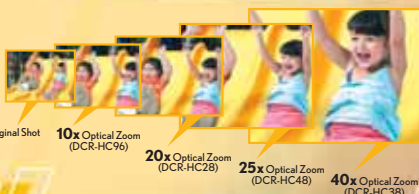

ENJOY MOVIES AND STILL IMAGES IN IMPRESSIVE DETAIL

With unique technologies from Sony especially designed to deliver the best imaging performance, you can be sure of excellent picture quality at each and every captured moment.

Optical and Digital Zoom

The powerful Optical Zoom capability allows you to focus tighter on your subject with no loss of image quality. Furthermore, with Digital Zoom you can greatly enlarge the image even further to view every detail.

Carl Zeiss® Lens

Carl Zeiss® lenses are known for their high resolution, high contrast and excellent colour reproduction. Each Handycam® camcorder features one of the below Carl Zeiss® lenses for optimal image quality.

Vario-Sonnar T* (For DCR-HC96 only)

Enjoy the highest image quality with superior contrast and rich accurate colours at all times. This professional high-precision lens uses special multi-layer lens coatings to reduce unwanted light flares and image ghosting.

Vario-Tessar (For DCR-HC48, DCR-HC38 and DCR-HC28)

With the Vario-Tessar lens you can enjoy true-to-life recordings with high contrast and rich colours to bring out the best in every captured moment.

1/3" 3.31 Mega Pixels CCD (For DCR-HC96 only)

The large 1/3" 3.31 Mega Pixels CCD gives you added sensitivity for high-resolution movies and pictures even in low-light situations. This lets you view your videos and stills in fine detail and breathtaking quality on widescreen televisions as well as on photo prints.

1/6" 1.07 Mega Pixels CCD (For DCR-HC48 only)

Enjoy high-resolution video quality with smooth, natural colour tones and sharper detail. Great quality still images can be recorded at 1.0 Mega Pixel resolution (1152x864).

Mega Pixel Engine (For DCR-HC96 and DCR-HC48 only)