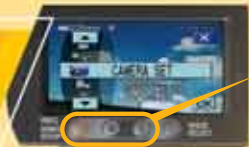

ENRICH AND ENHANCE

YOUR MOVIE-MAKING EXPERIENCE

Always designed with you in mind, each Handycam® camcorder from Sony comes with many intuitive and easy-to-use features to provide you with the best shooting experience possible.

2.7" Wide Hybrid LCD Screen

(For DCR-HC96 and DCR-HC48 only)

Shoot movies in a wide aspect ratio naturally with the large 2.7" Wide Hybrid LCD Screen. With a special coating, the LCD screen will remain clearly visible even in strong or reflected sunlight.

Touch Panel

Browsing through the menu and activating the user-friendly Handycam® features is made simple with the intuitive touch panel LCD Screen.

Record Start/Stop and Zoom Buttons on LCD Frame

(For DCR-HC96, DCR-HC48 and DCR-HC38 only)

Start and stop recording or change the zoom simply by pushing a button on the LCD frame. This functionality allows for easy shooting from any angle.