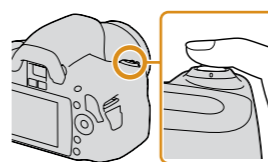

- 2 Mount the lens by aligning the index marks as illustrated.

- Turn the lens until it clicks.
- Remove the lens cap during shooting.

The memory card

- 1 Open the memory card cover.
- 2 Insert a memory card and select the type of the memory card you want to use using the memory card switch. Face side (SD memory card)

- When inserting a memory card, turn the camera off.
- For available memory cards, refer to the Instruction Manual.

Date/time setup

- 1 Turn the camera on.
- 2 Set up the date/time.

Shooting

- 1 Set the mode dial to AUTO.

- 2 Look into the viewfinder.

- Adjust the diopter-adjustment dial if the focus of the viewfinder is not achieved.

- 3 Press the shutter button halfway down to focus.

- Pressing the shutter button halfway down and holding it activates the autofocus.