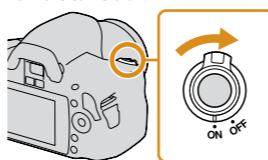

Firmly insert the battery pack all the way while pressing the lock lever with the tip of the battery.

The lens

- 1 Remove the body cap on the camera and packaging lid on the rear of the lens.

- Do not touch inside parts.
- If dust enters the camera, it may appear on the photo image. Do not leave the camera and lens without the caps. When you change the lens, do it quickly in a location free from dust.

- 2 Mount the lens by aligning the index marks as illustrated.

- Turn the lens until it clicks.
- Remove the lens cap during shooting.

The memory card

- 1 Open the memory card cover.
- 2 Insert a memory card and select the type of the memory card you want to use using the memory card switch. Face side (SD memory card)

- When inserting a memory card, turn the camera off.
- For available memory cards, refer to the Instruction Manual.

Date/time setup

- 1 Turn the camera on.
- 2 Set up the date/time.

Shooting

- 1 Set the mode dial to AUTO.