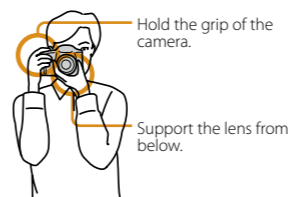

- 2 Mount the lens by aligning the index marks as illustrated.

- Turn the lens until it clicks.
- Remove the lens cap during shooting.

The memory card

- 1 Open the memory card cover.
- 2 Insert a memory card and select the type of the memory card you want to use using the memory card switch. Face side (SD memory card)

- When inserting a memory card, turn the camera off.
- For available memory cards, refer to the Instruction Manual.

Date/time setup

- 1 Turn the camera on.
- 2 Set up the date/time.

Shooting

- 1 Set the mode dial to AUTO.

- 2 Look into the viewfinder.

- Adjust the diopter-adjustment dial if the focus of the viewfinder is not achieved.

- 3 Press the shutter button halfway down to focus.

- Pressing the shutter button halfway down and holding it activates the autofocus.