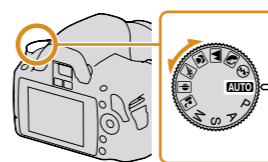

- 2 Mount the lens by aligning the index marks as illustrated.

- Turn the lens until it clicks.
- Remove the lens cap during shooting.

The memory card

- 1 Open the memory card cover.
- 2 Insert a memory card and select the type of the memory card you want to use using the memory card switch. Face side (SD memory card)

- When inserting a memory card, turn the camera off.
- For available memory cards, refer to the Instruction Manual.

Date/time setup

- 1 Turn the camera on.
- 2 Set up the date/time.

Shooting

- 1 Set the mode dial to AUTO.

- 2 Look into the viewfinder.

- Adjust the diopter-adjustment dial if the focus of the viewfinder is not achieved.

- 3 Press the shutter button halfway down to focus.

- Pressing the shutter button halfway down and holding it activates the autofocus.